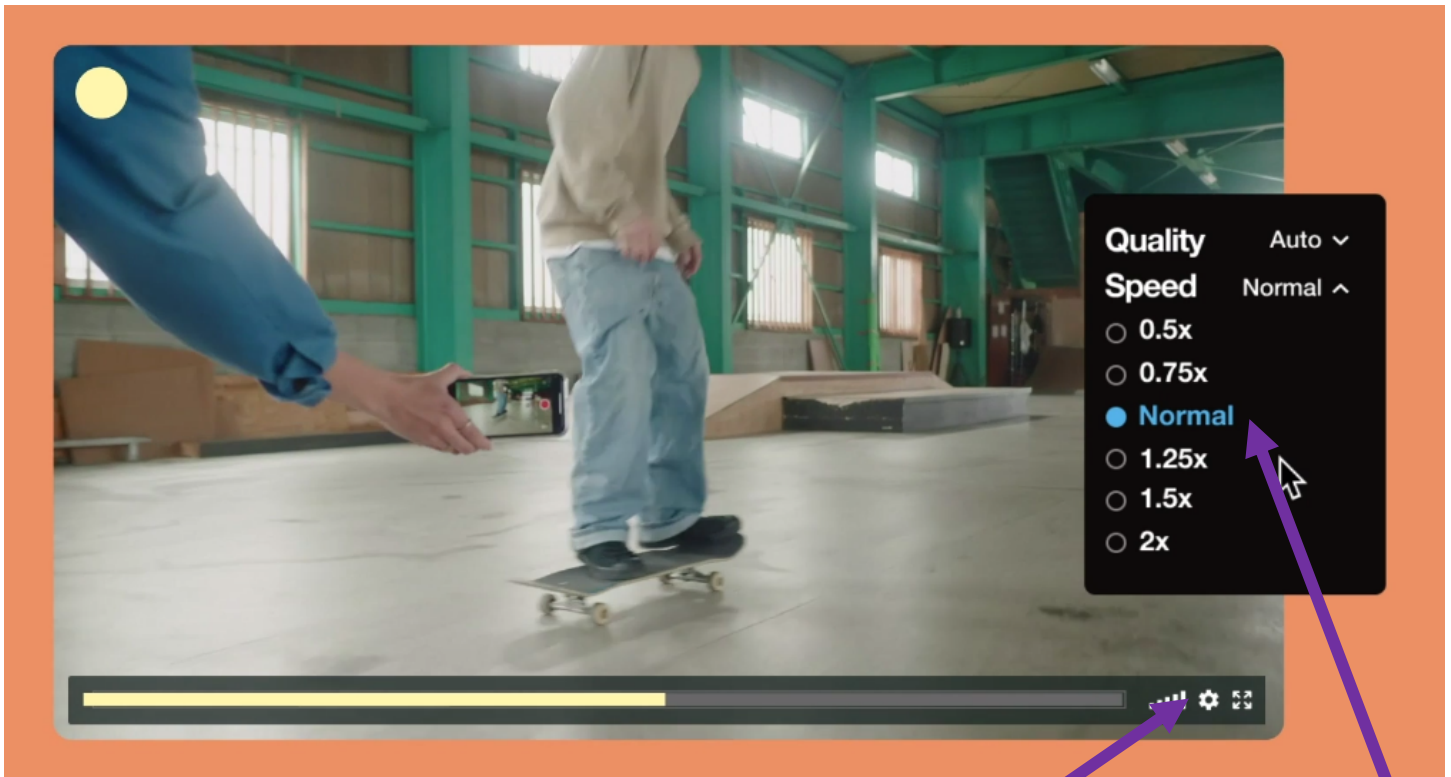

To adjust the playing speed of any Vimeo video:

First, click the Settings Wheel.

Then, click the Speed you want.